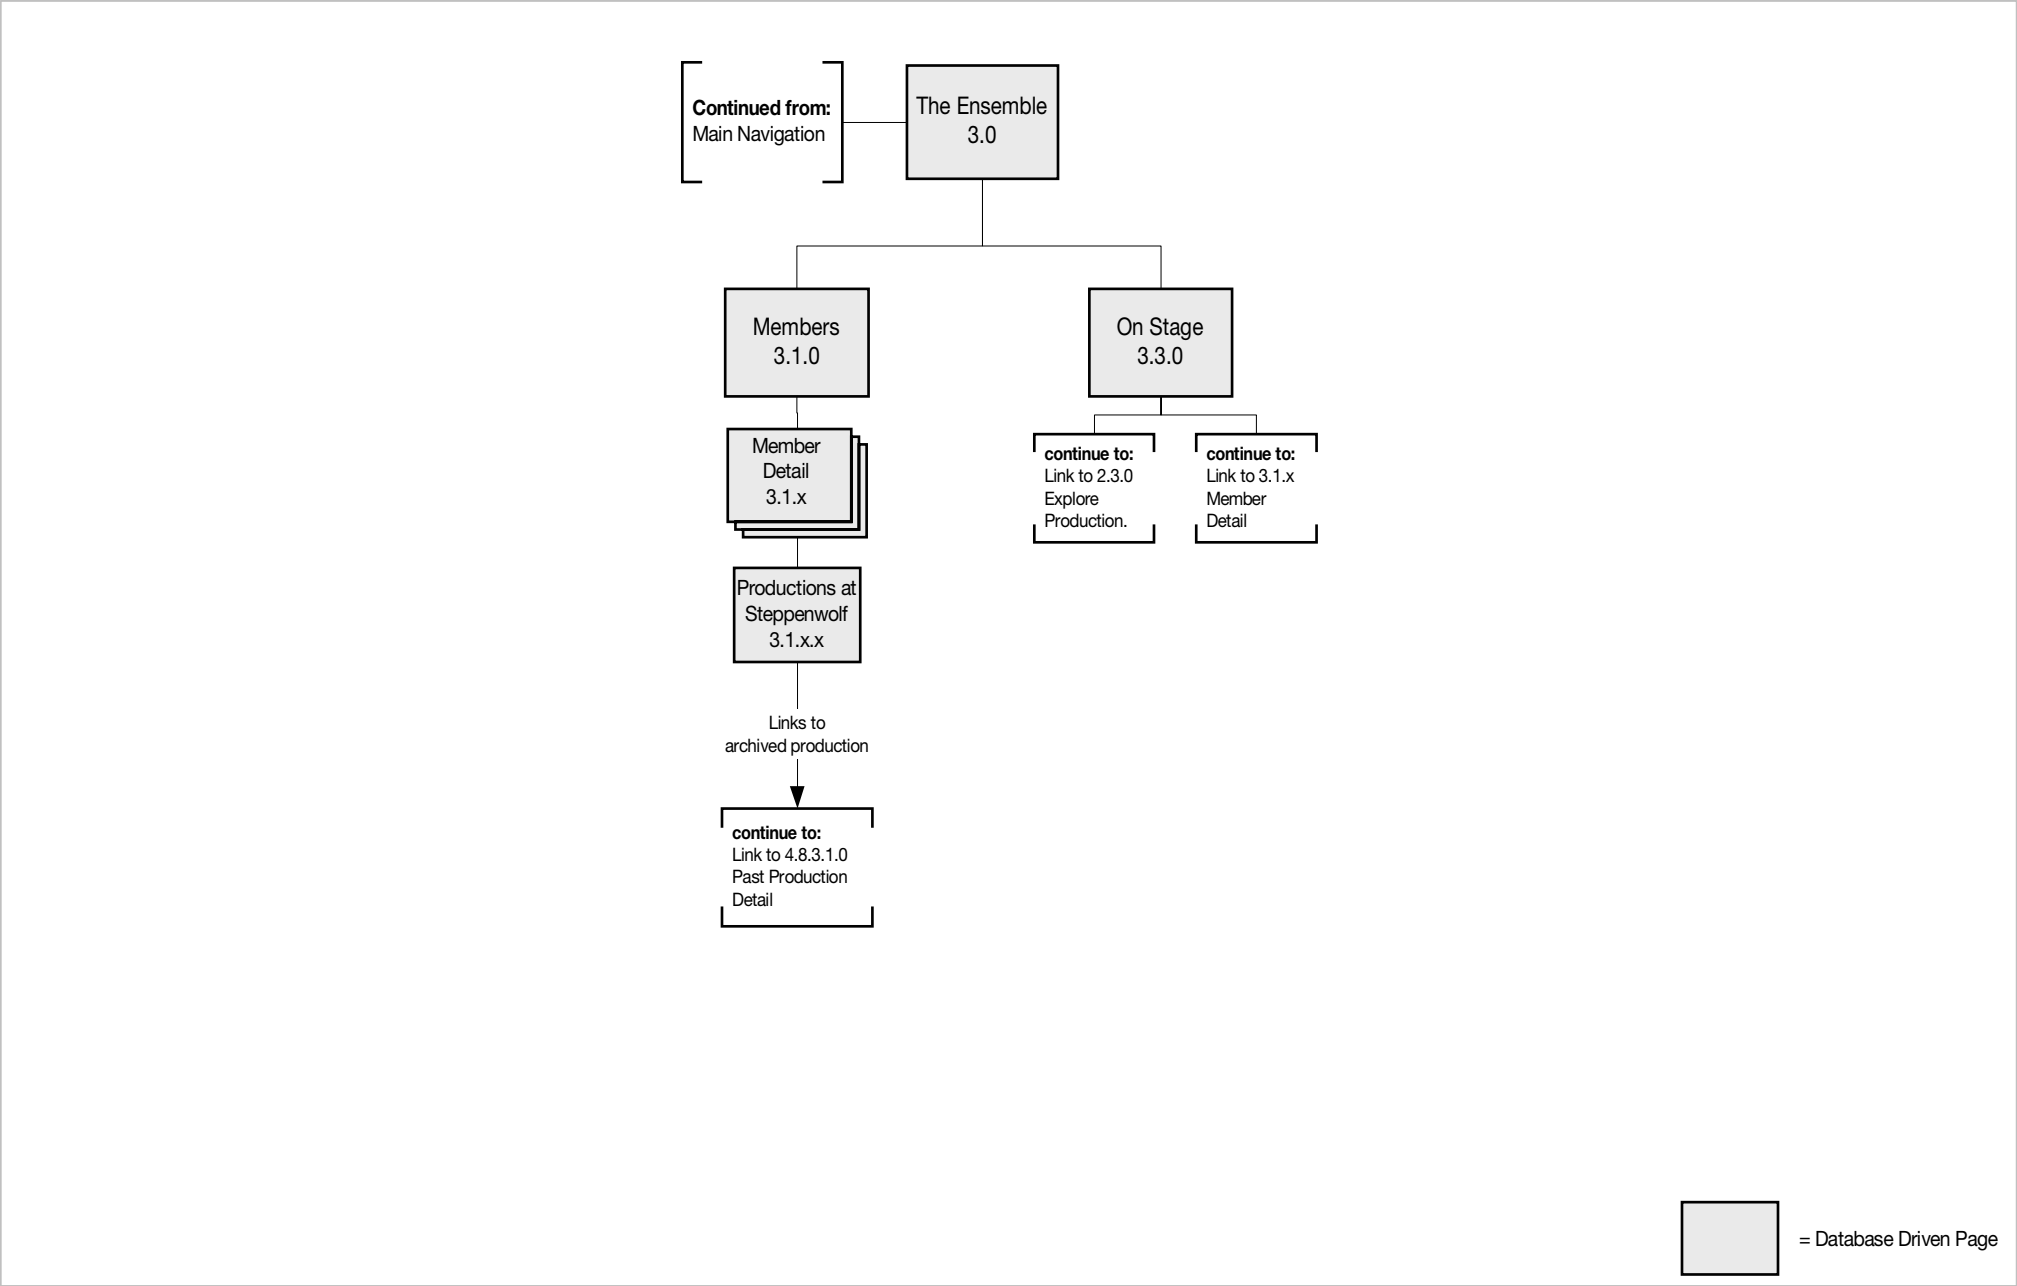

Steppenwolf Theatre Site Architecture (version 9)

Overview

Steppenwolf Theatre Site Architecture (version 9)

2.0 Box Office

Notes
1a. Phase 2 (With Tessitura)

= Database Driven Page

Steppenwolf Theatre Site Architecture (version 9)

4.0 Backstage

Steppenwolf Theatre Site Architecture (version 9)

5.0 Education

= Database Driven Page

Steppenwolf Theatre Site Architecture (version 9)

6.0 Support Us

 = Database Driven Page