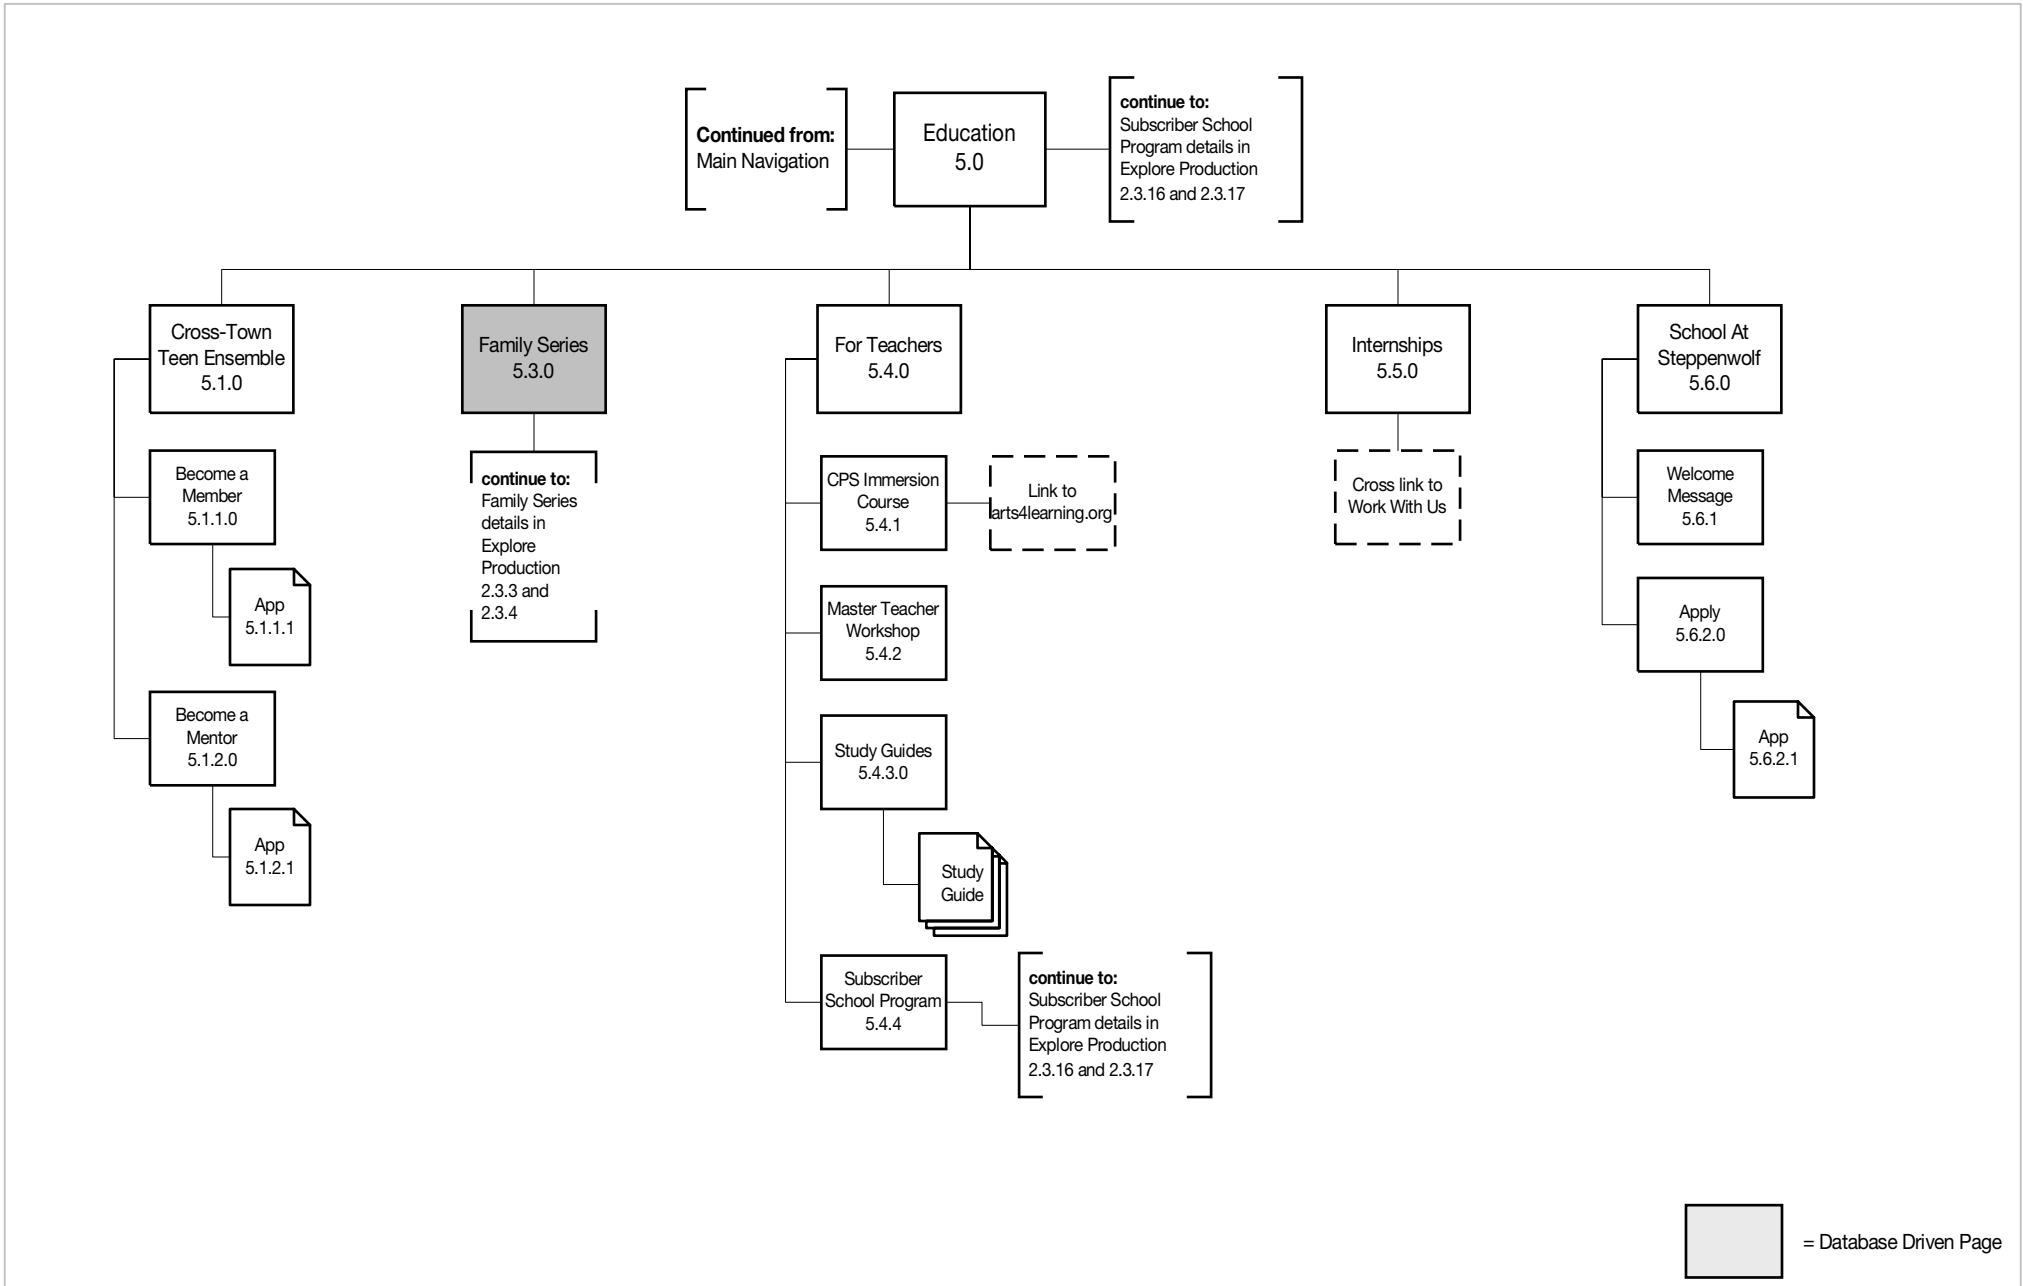

Steppenwolf Theatre Site Architecture (version 9)

Overview

Steppenwolf Theatre Site Architecture (version 9)

2.0 Box Office

Notes
1a. Phase 2 (With Tessitura)

= Database Driven Page

Steppenwolf Theatre Site Architecture (version 9)

4.0 Backstage

Steppenwolf Theatre Site Architecture (version 9)

5.0 Education

= Database Driven Page

Steppenwolf Theatre Site Architecture (version 9)

6.0 Support Us

 = Database Driven Page