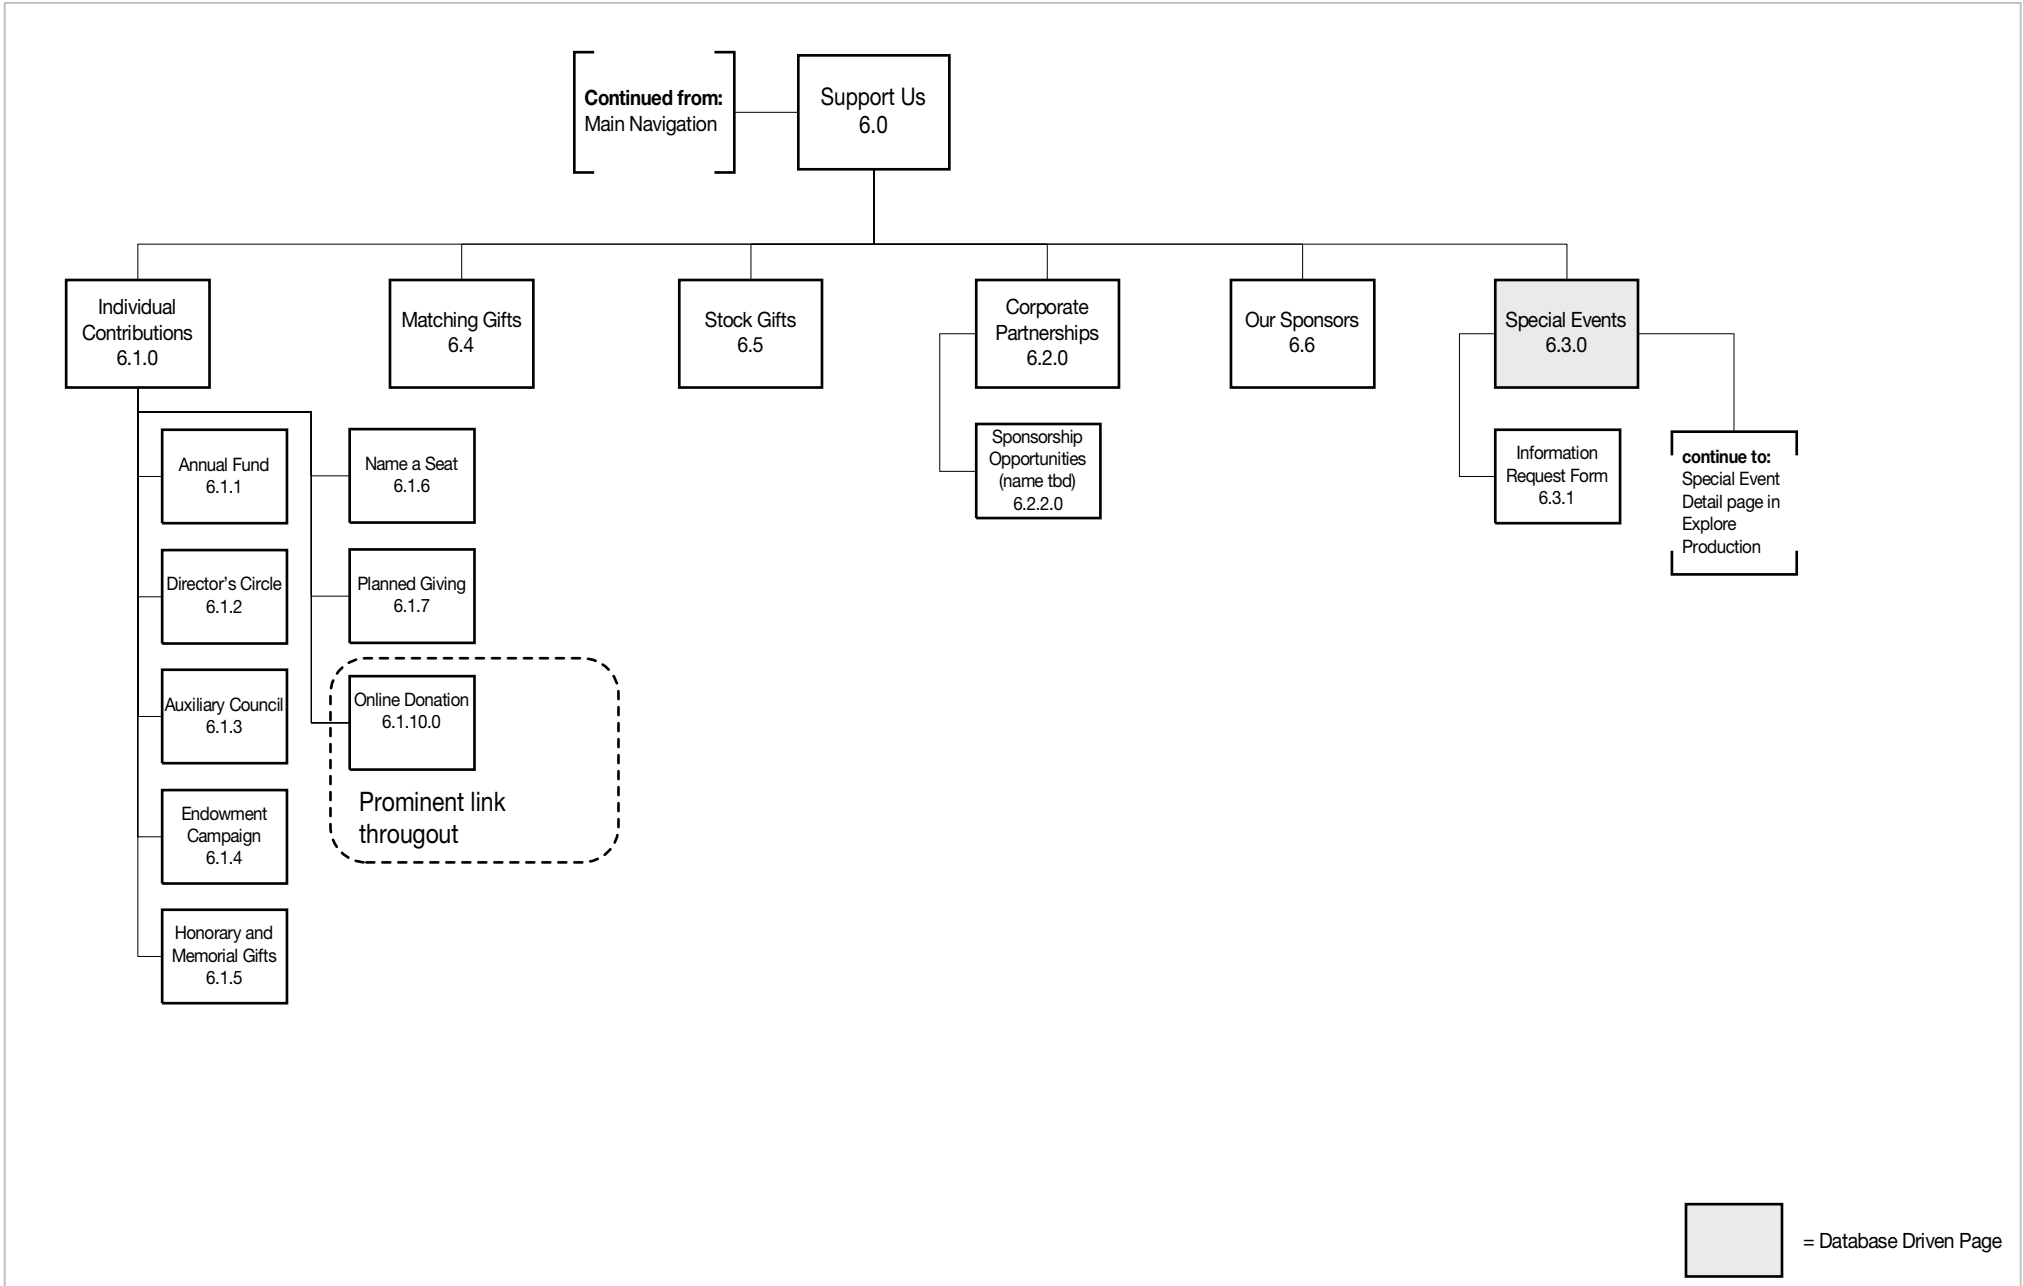

Steppenwolf Theatre Site Architecture (version 9)

Overview

Steppenwolf Theatre Site Architecture (version 9)

2.0 Box Office

Notes
1a. Phase 2 (With Tessitura)

= Database Driven Page

Steppenwolf Theatre Site Architecture (version 9)

4.0 Backstage

Steppenwolf Theatre Site Architecture (version 9)

5.0 Education

= Database Driven Page

Steppenwolf Theatre Site Architecture (version 9)

6.0 Support Us

 = Database Driven Page