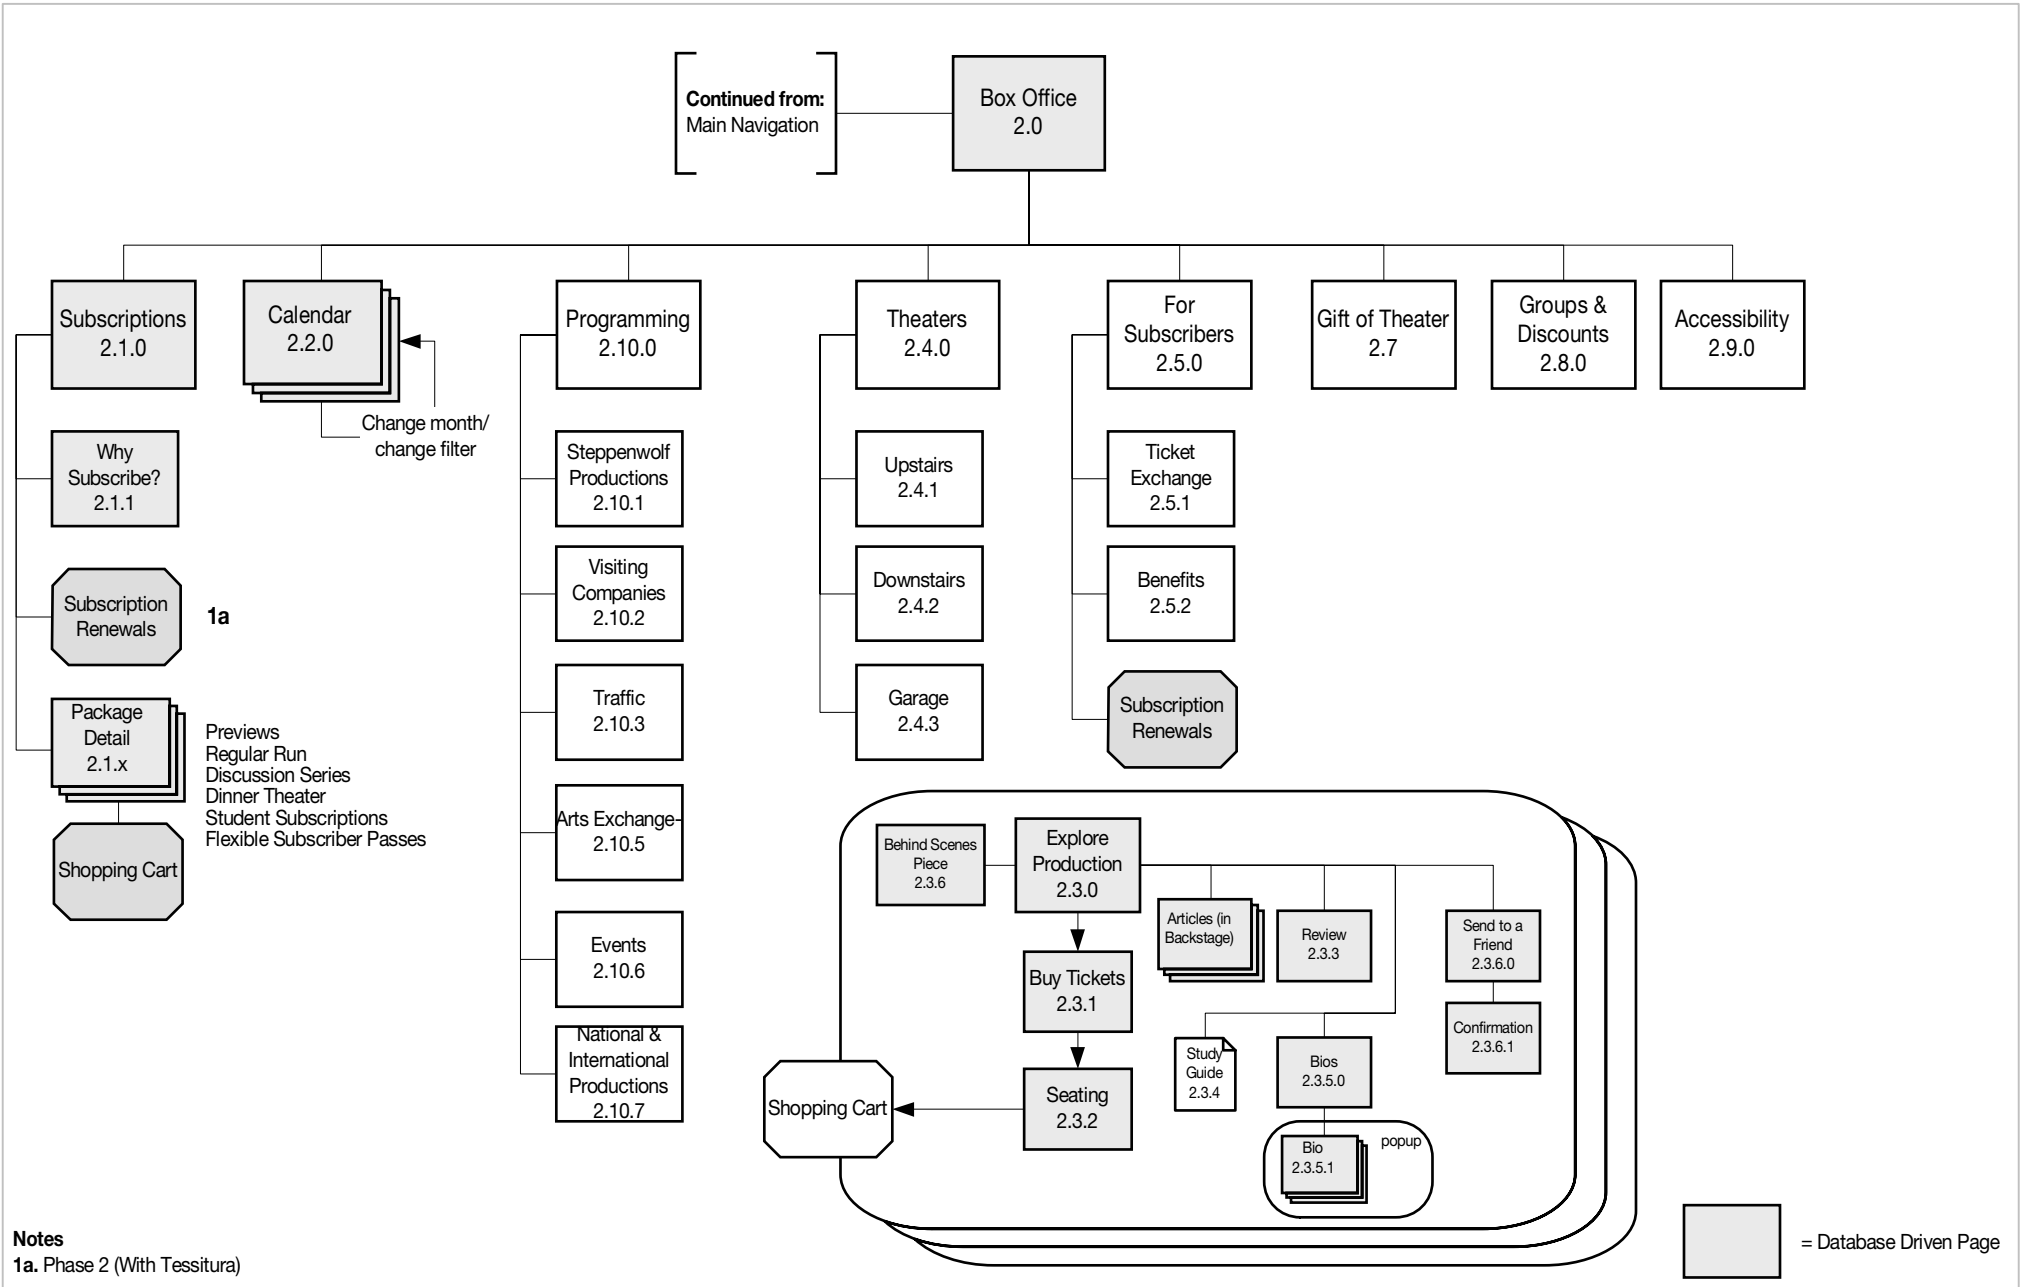

Revision Log Version 9

Revisions to 6.0. Matching Gifts and Stock Gifts moved to second level per client request. Our Sponsors moved to 2nd level. Items renumbered. Sponsorship Opportunities (name tbd) will have new name. All subpages removed.

Steppenwolf Theatre Site Architecture (version 9)

Overview

Steppenwolf Theatre Site Architecture (version 9)

2.0 Box Office

Notes
1a. Phase 2 (With Tessitura)

= Database Driven Page

Steppenwolf Theatre Site Architecture (version 9)

4.0 Backstage

Steppenwolf Theatre Site Architecture (version 9)

5.0 Education

= Database Driven Page

Steppenwolf Theatre Site Architecture (version 9)

6.0 Support Us

 = Database Driven Page