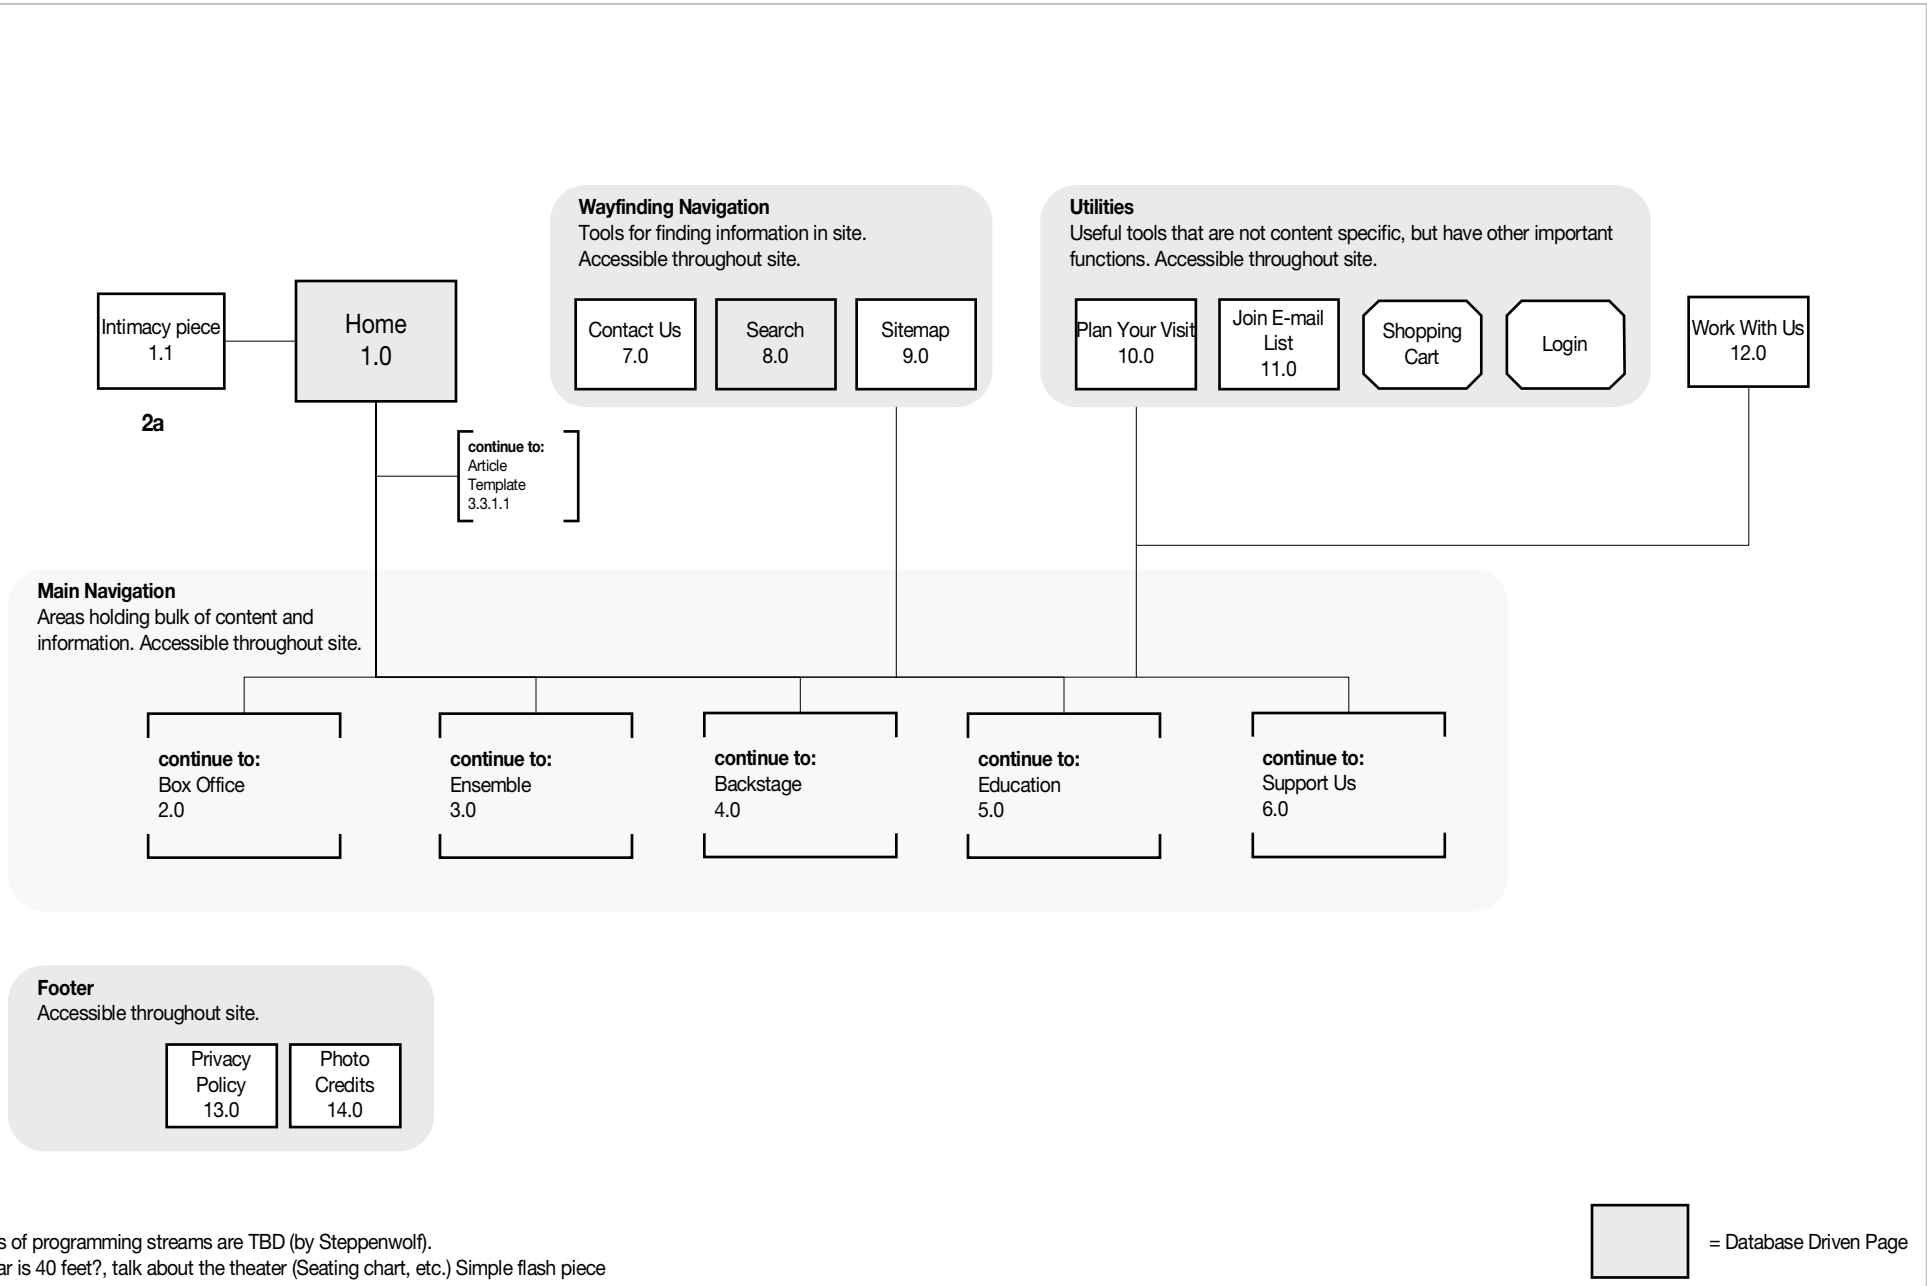

Revision Log Version 9

Revisions to 6.0. Matching Gifts and Stock Gifts moved to second level per client request. Our Sponsors moved to 2nd level. Items renumbered. Sponsorship Opportunities (name tbd) will have new name. All subpages removed.

Steppenwolf Theatre Site Architecture (version 9)

Overview

Steppenwolf Theatre Site Architecture (version 9)

2.0 Box Office

Notes
1a. Phase 2 (With Tessitura)

= Database Driven Page

Steppenwolf Theatre Site Architecture (version 9)