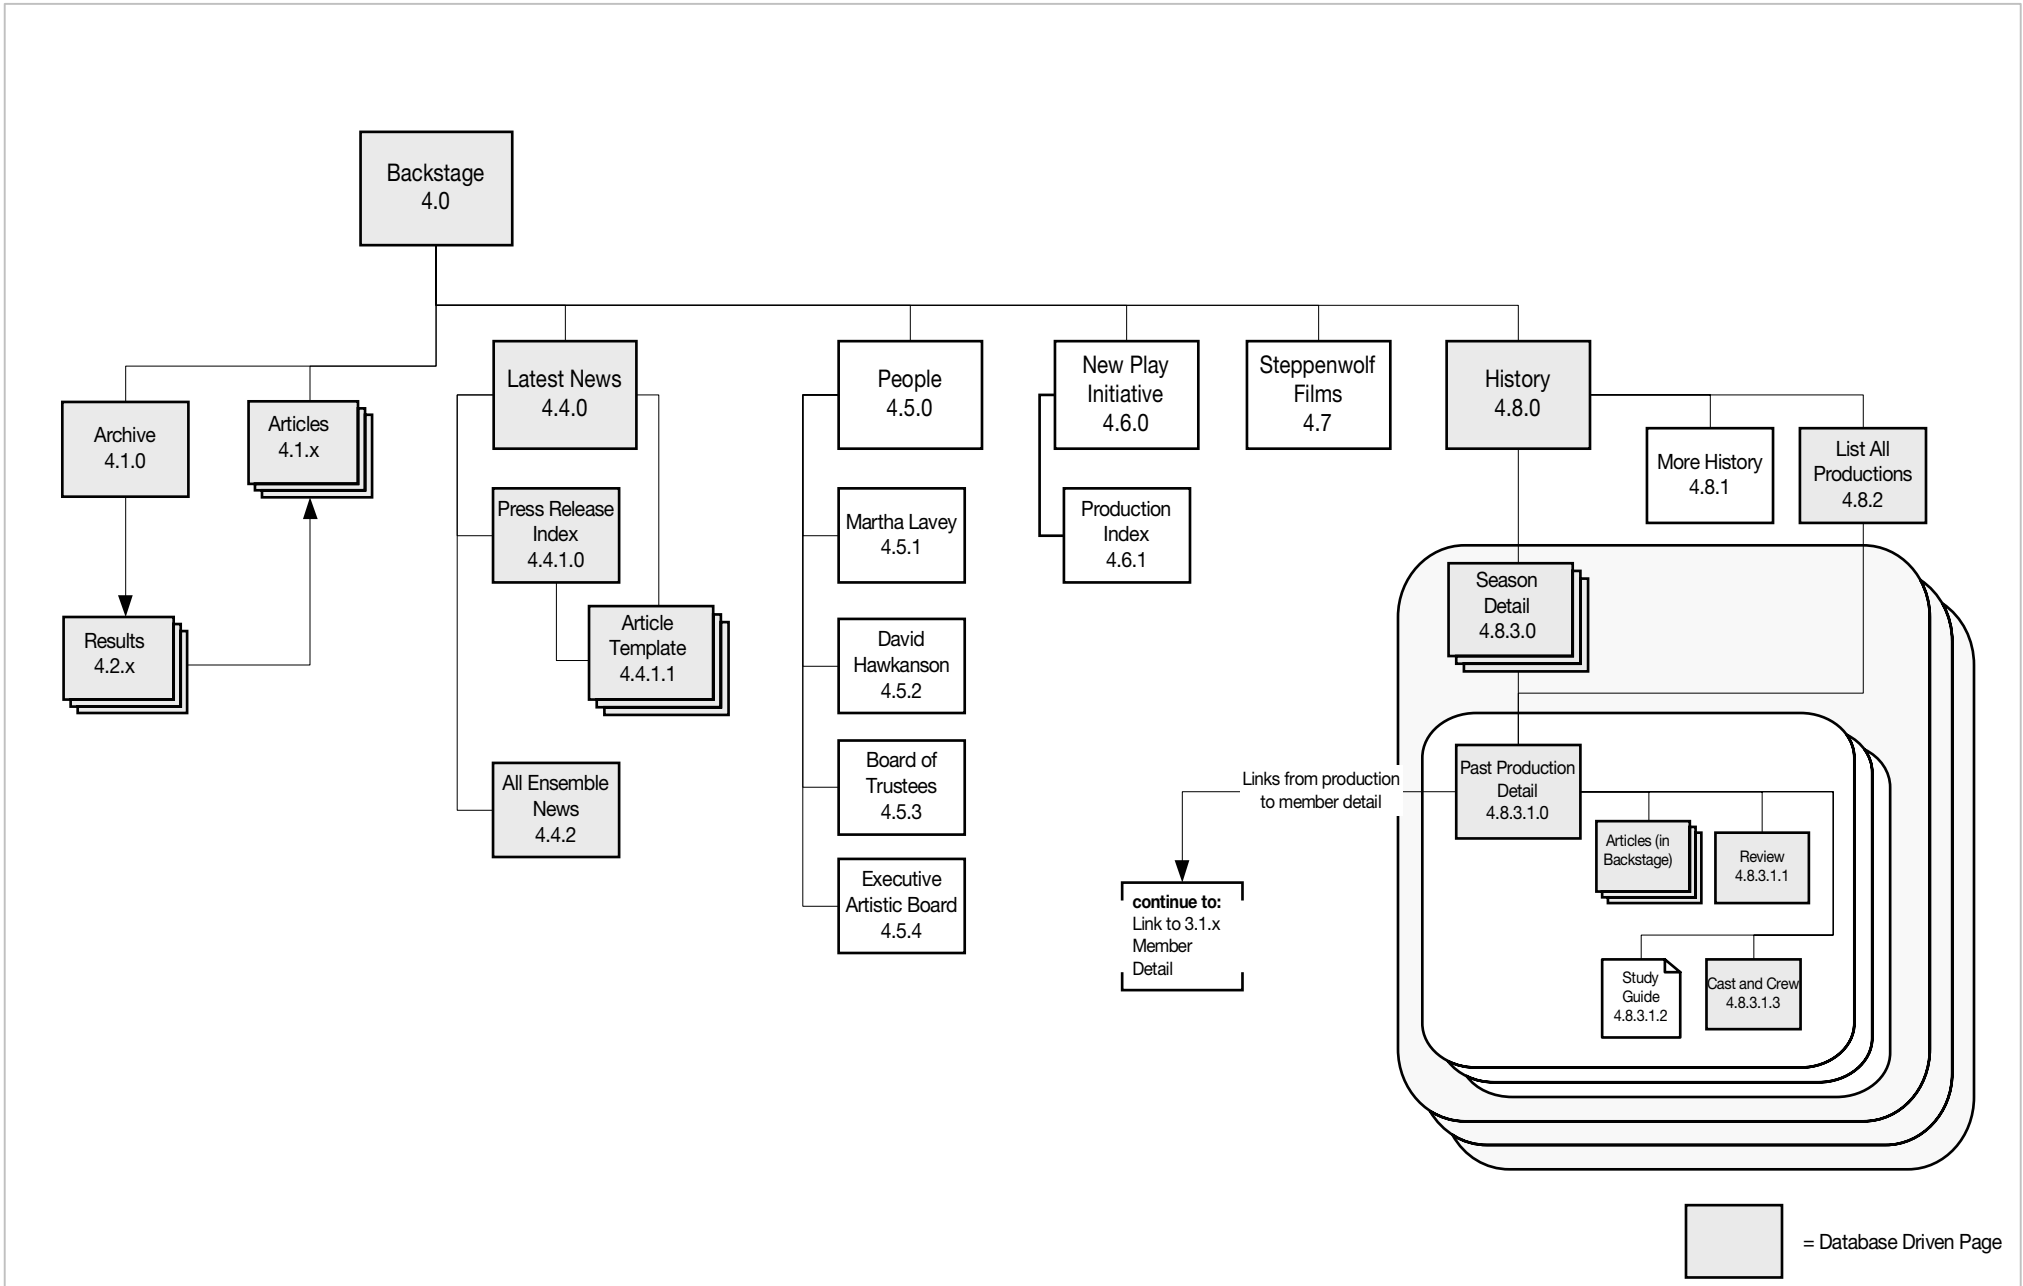

Steppenwolf Theatre Site Architecture (version 9)

Overview

Steppenwolf Theatre Site Architecture (version 9)

2.0 Box Office

Notes
1a. Phase 2 (With Tessitura)

= Database Driven Page

Steppenwolf Theatre Site Architecture (version 9)

4.0 Backstage

Steppenwolf Theatre Site Architecture (version 9)

5.0 Education

= Database Driven Page

Steppenwolf Theatre Site Architecture (version 9)

6.0 Support Us

 = Database Driven Page